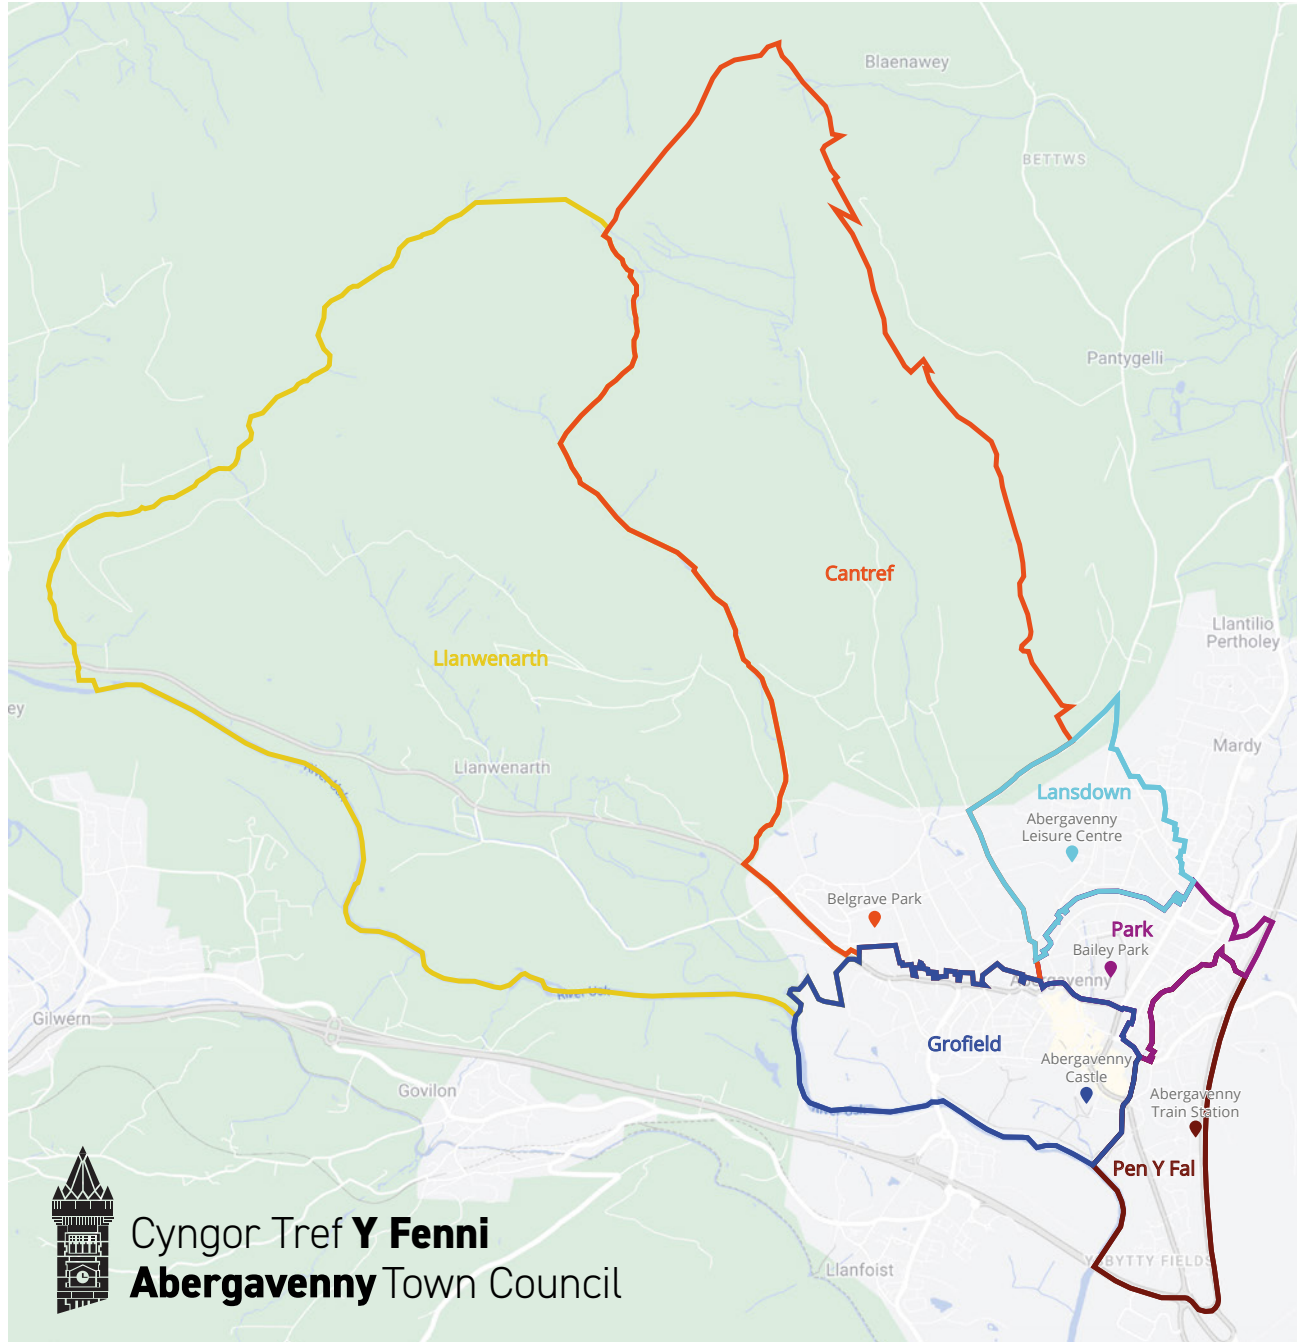

Abergavenny Council Wards

Cyngor Tref **Y Fenni**
Abergavenny Town Council

Meet The Councillors

Pen y Fal Ward

Lansdown Ward

Cantref Ward

Park Ward

Grofield Ward

Llanwenarth Citra Ward