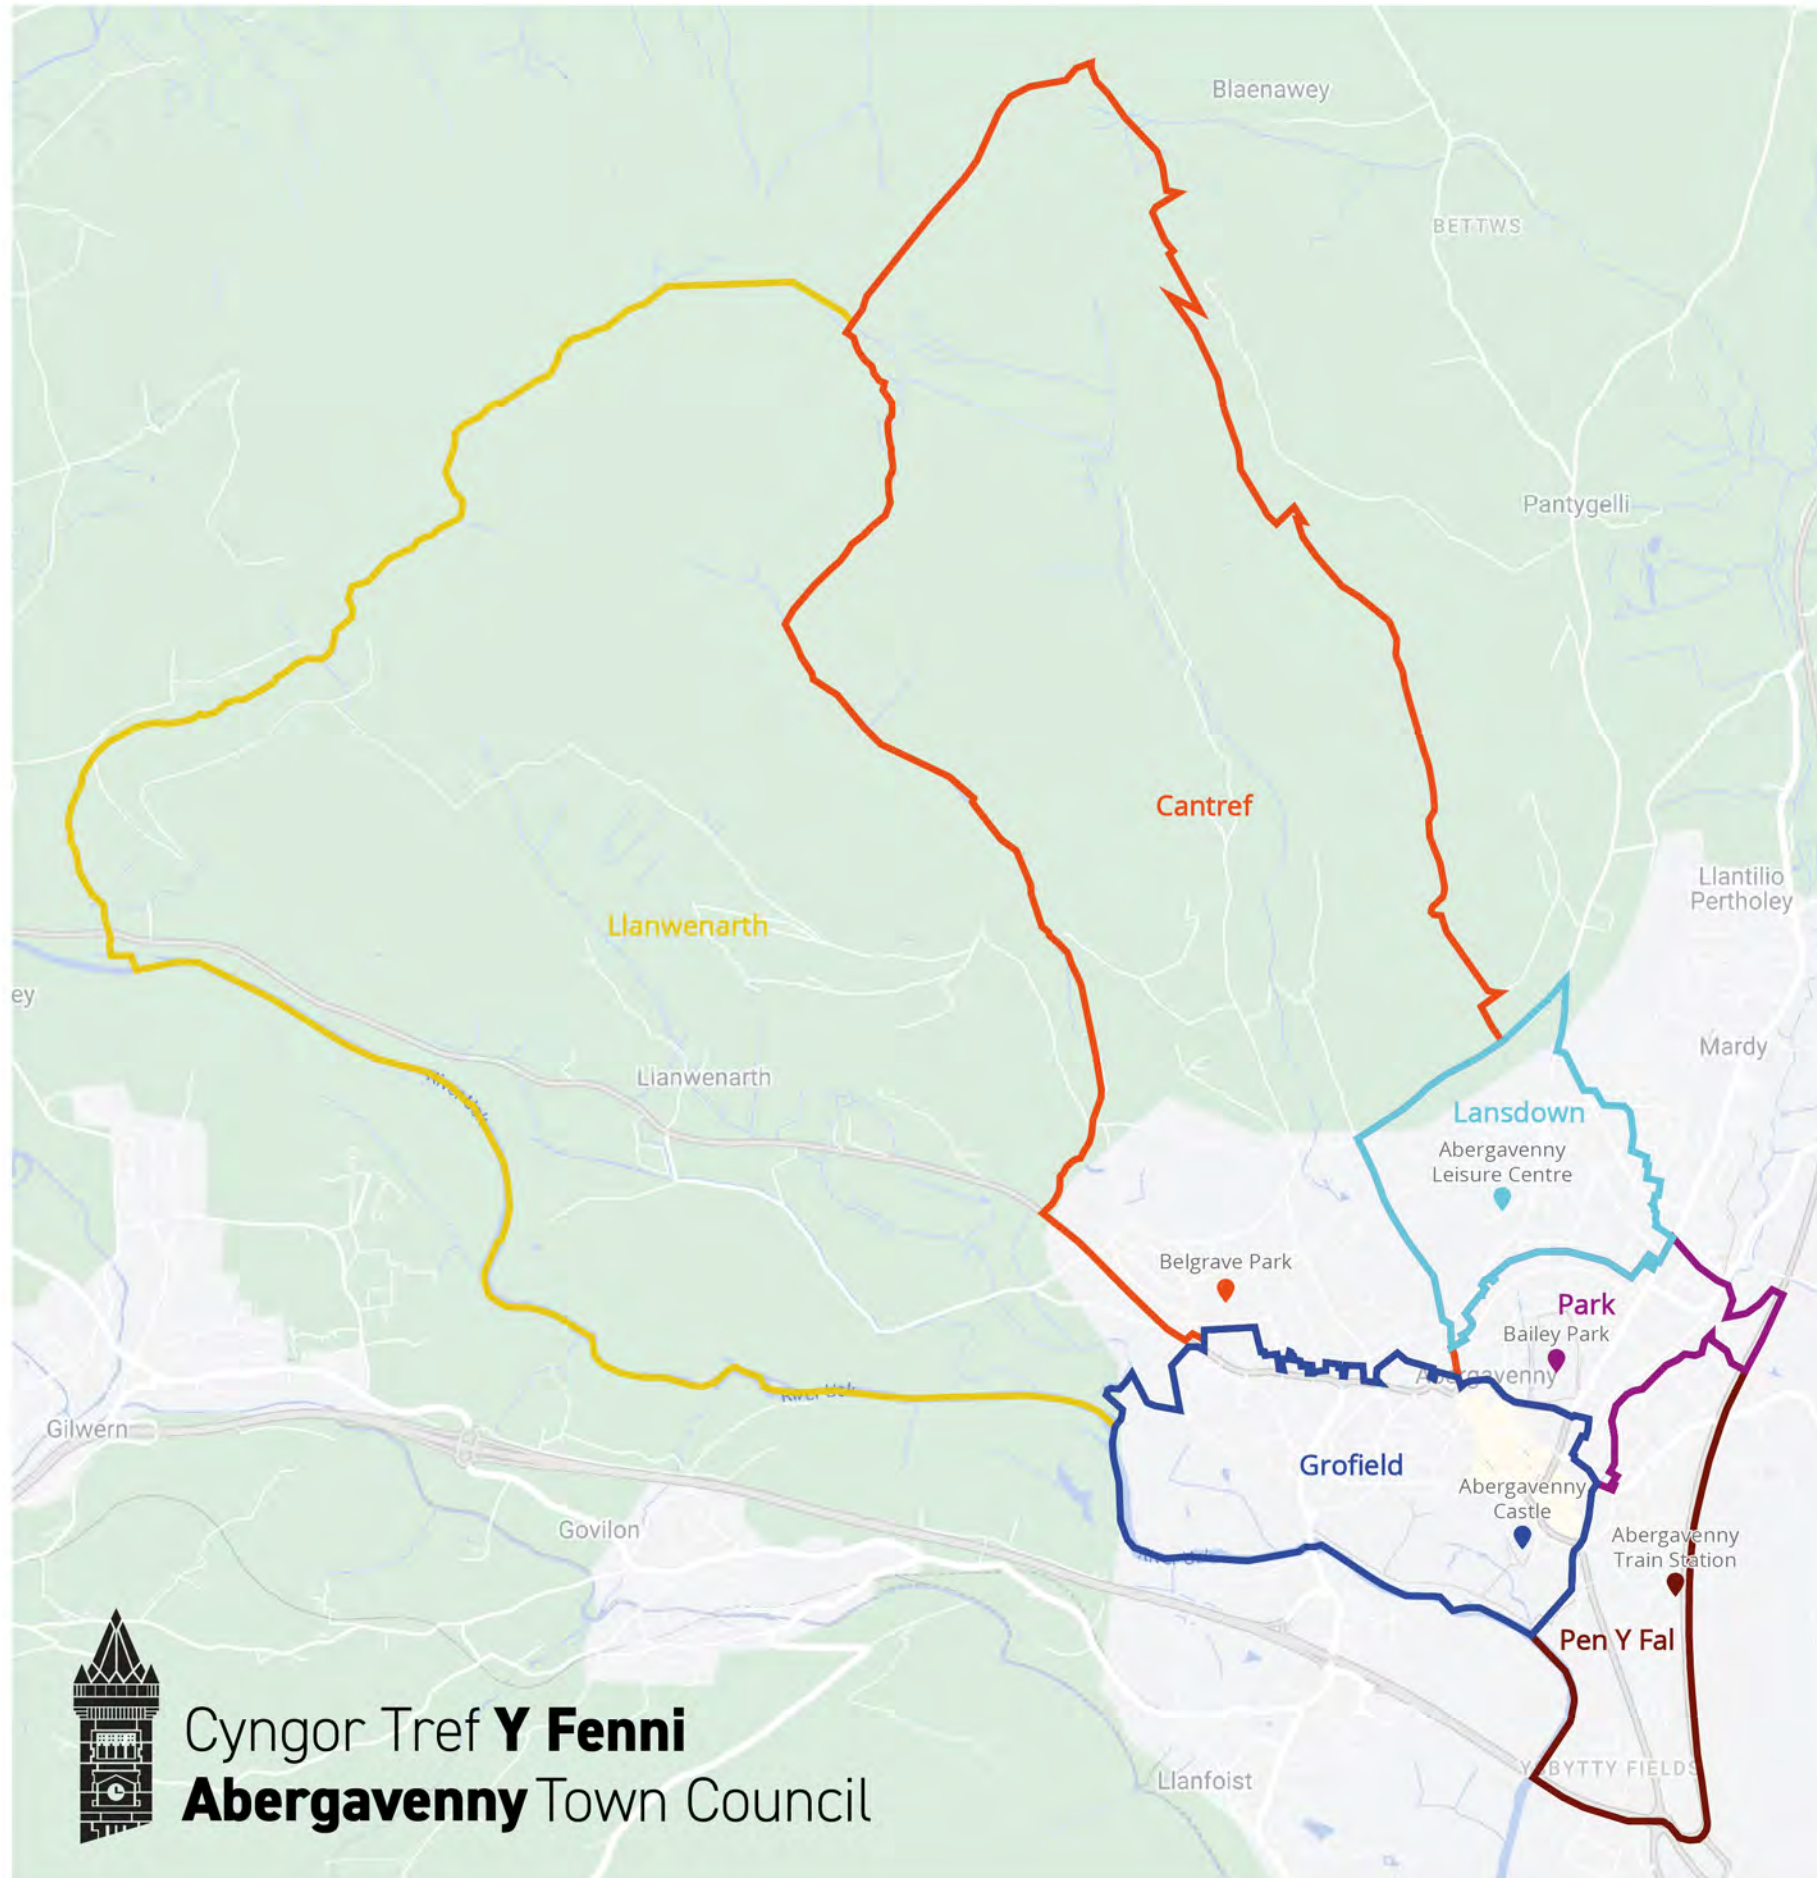

Abergavenny Council Wards

Cyngor Tref **Y Fenni**
Abergavenny Town Council

Meet The Councillors

Pen y Fal Ward

Lansdown Ward

Cantref Ward

Park Ward

Grofield Ward

Llanwenarth Citra Ward