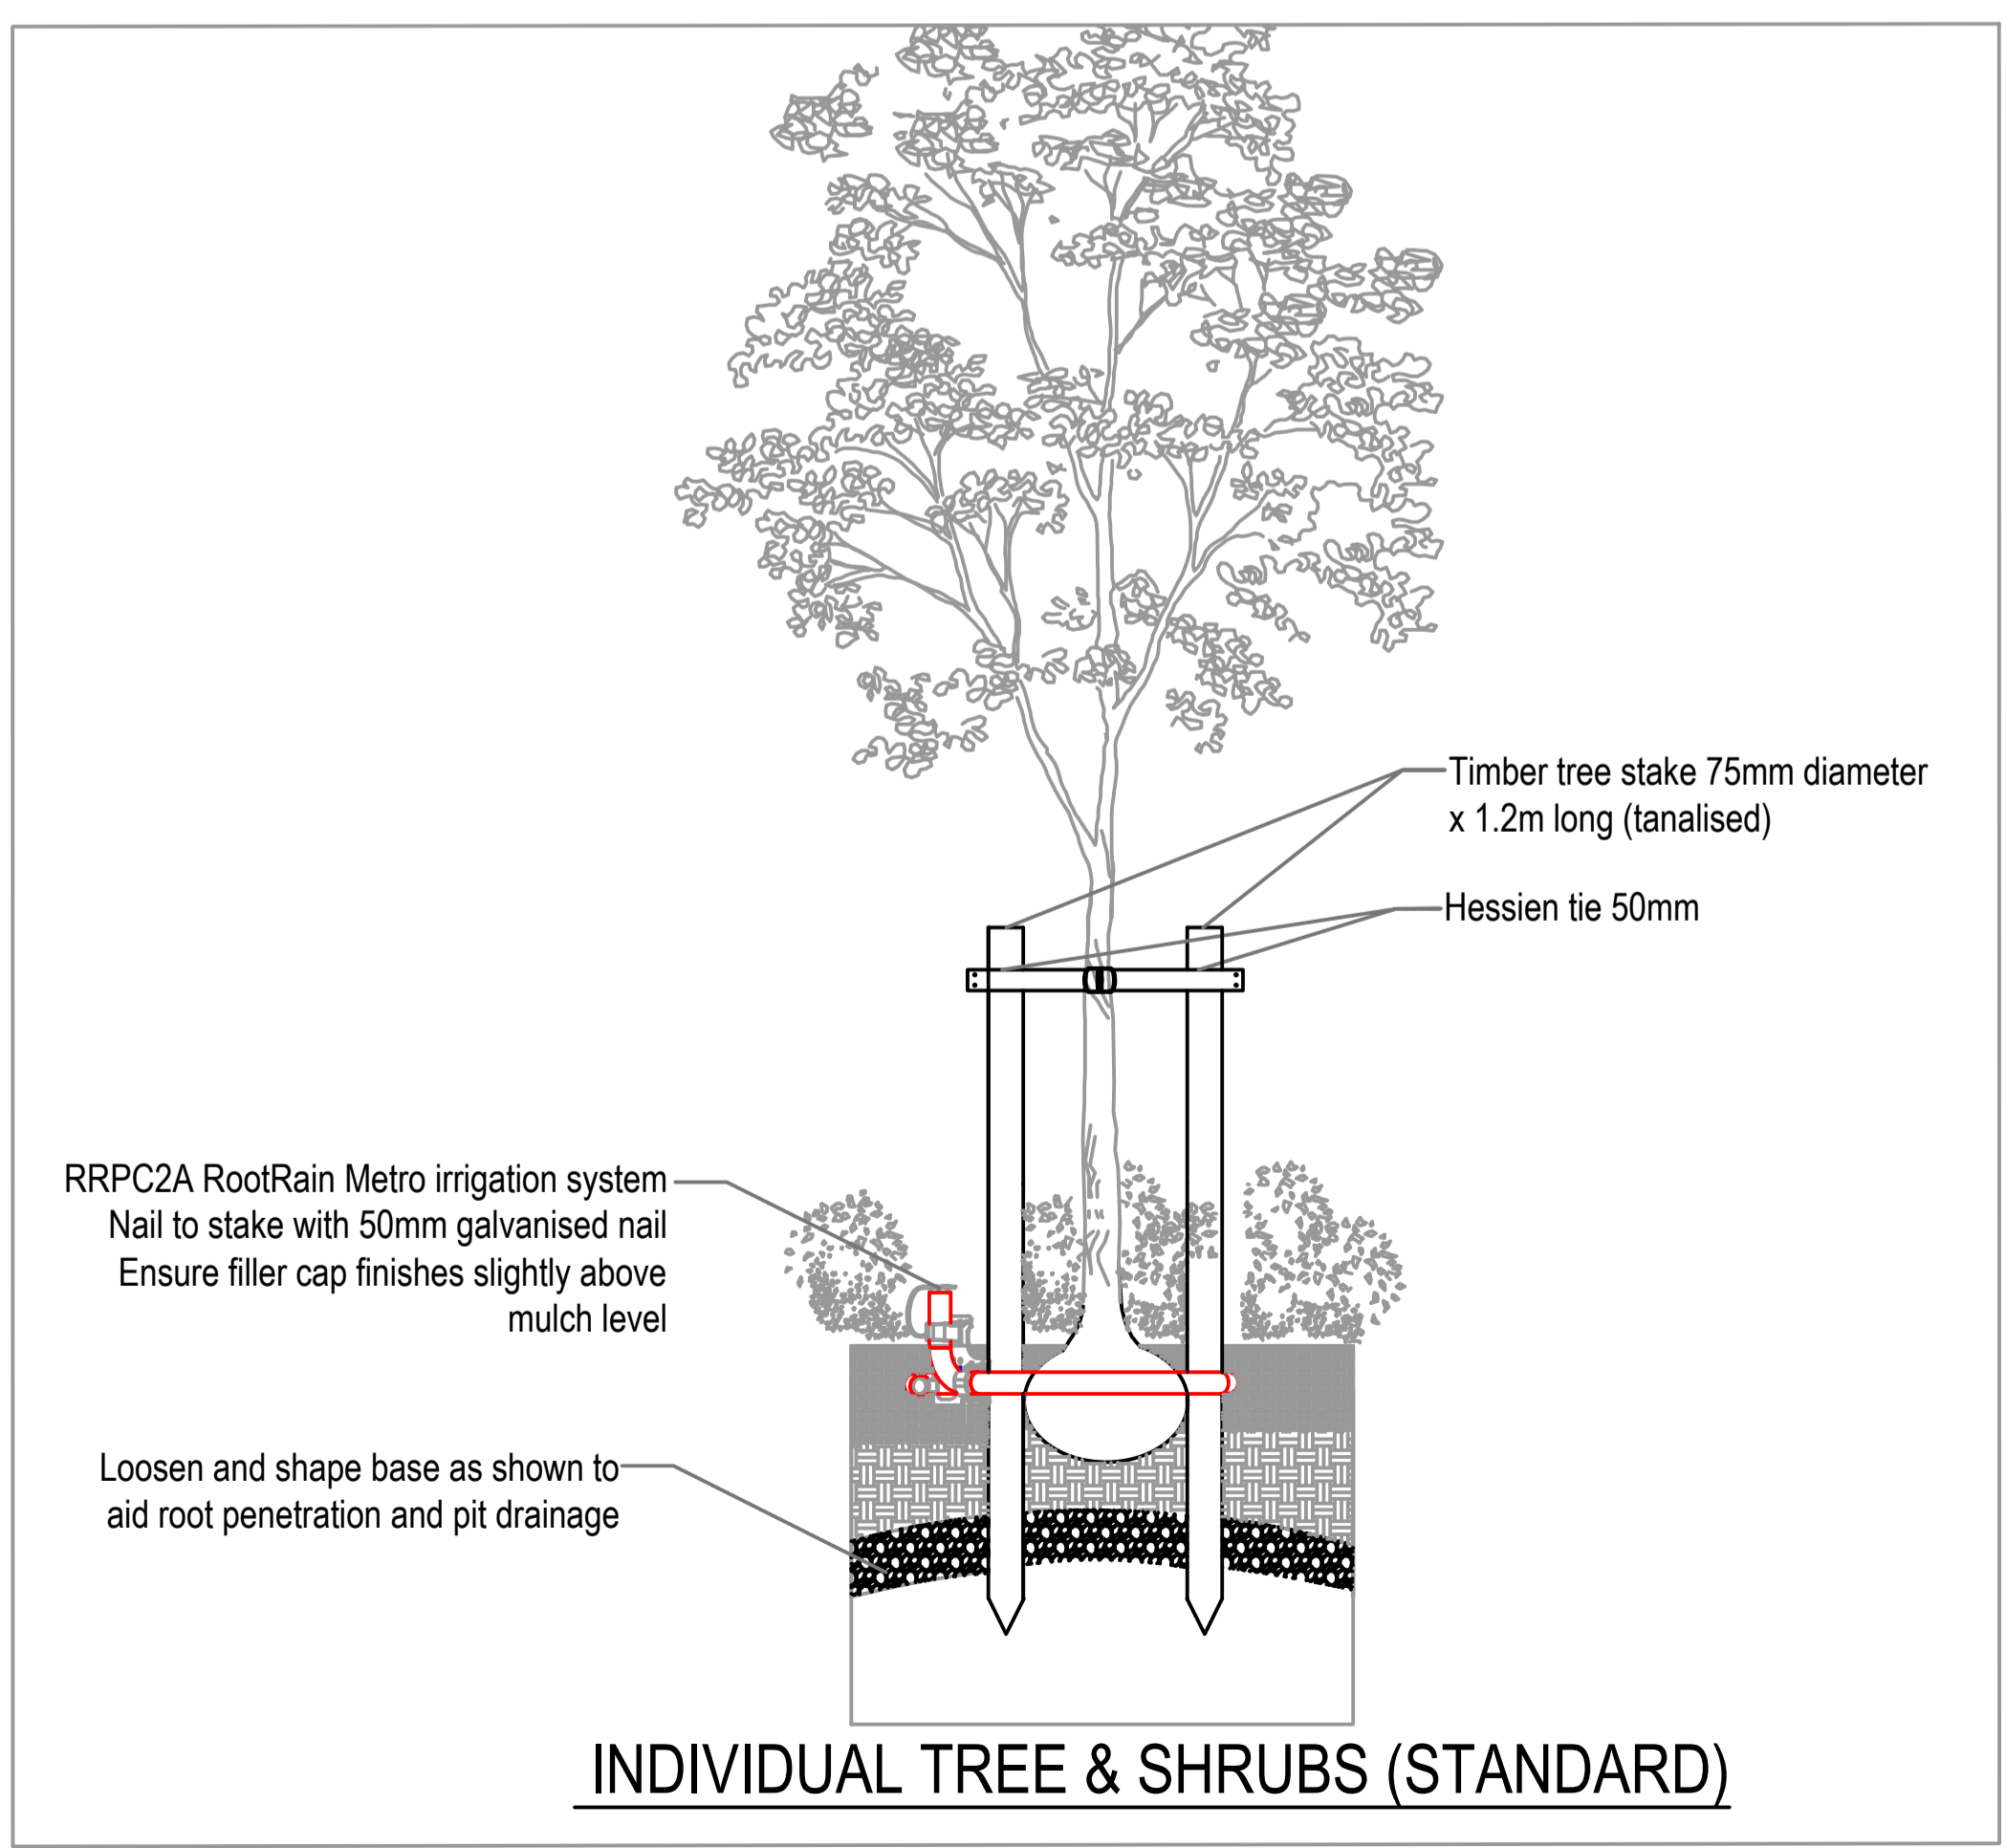

Rev	Drawn	Checked	Appd	Description	Date

01 MF FC JG 30.05.2022

Rev MF FC JG Description Date

Purpose of Issue

D2 - Issued For Tender

Classification

Confidential

Client

monmouthshire COUNTY COUNCIL
sir fynyw

Project

Abergavenny Bus Stop Improvements - A40

Drawing

Planting Plan

Scale @ A1	Drawn	Checked	Approved
1:100	MF	FC	JG

Project No.	Date
CS/102049	21-MAY-22

Drawing Identifier	Revision
Project - Originator - Zone - Level - File Type - Role - Number ABO-CAP-30-PW-DR-L-0010	P01